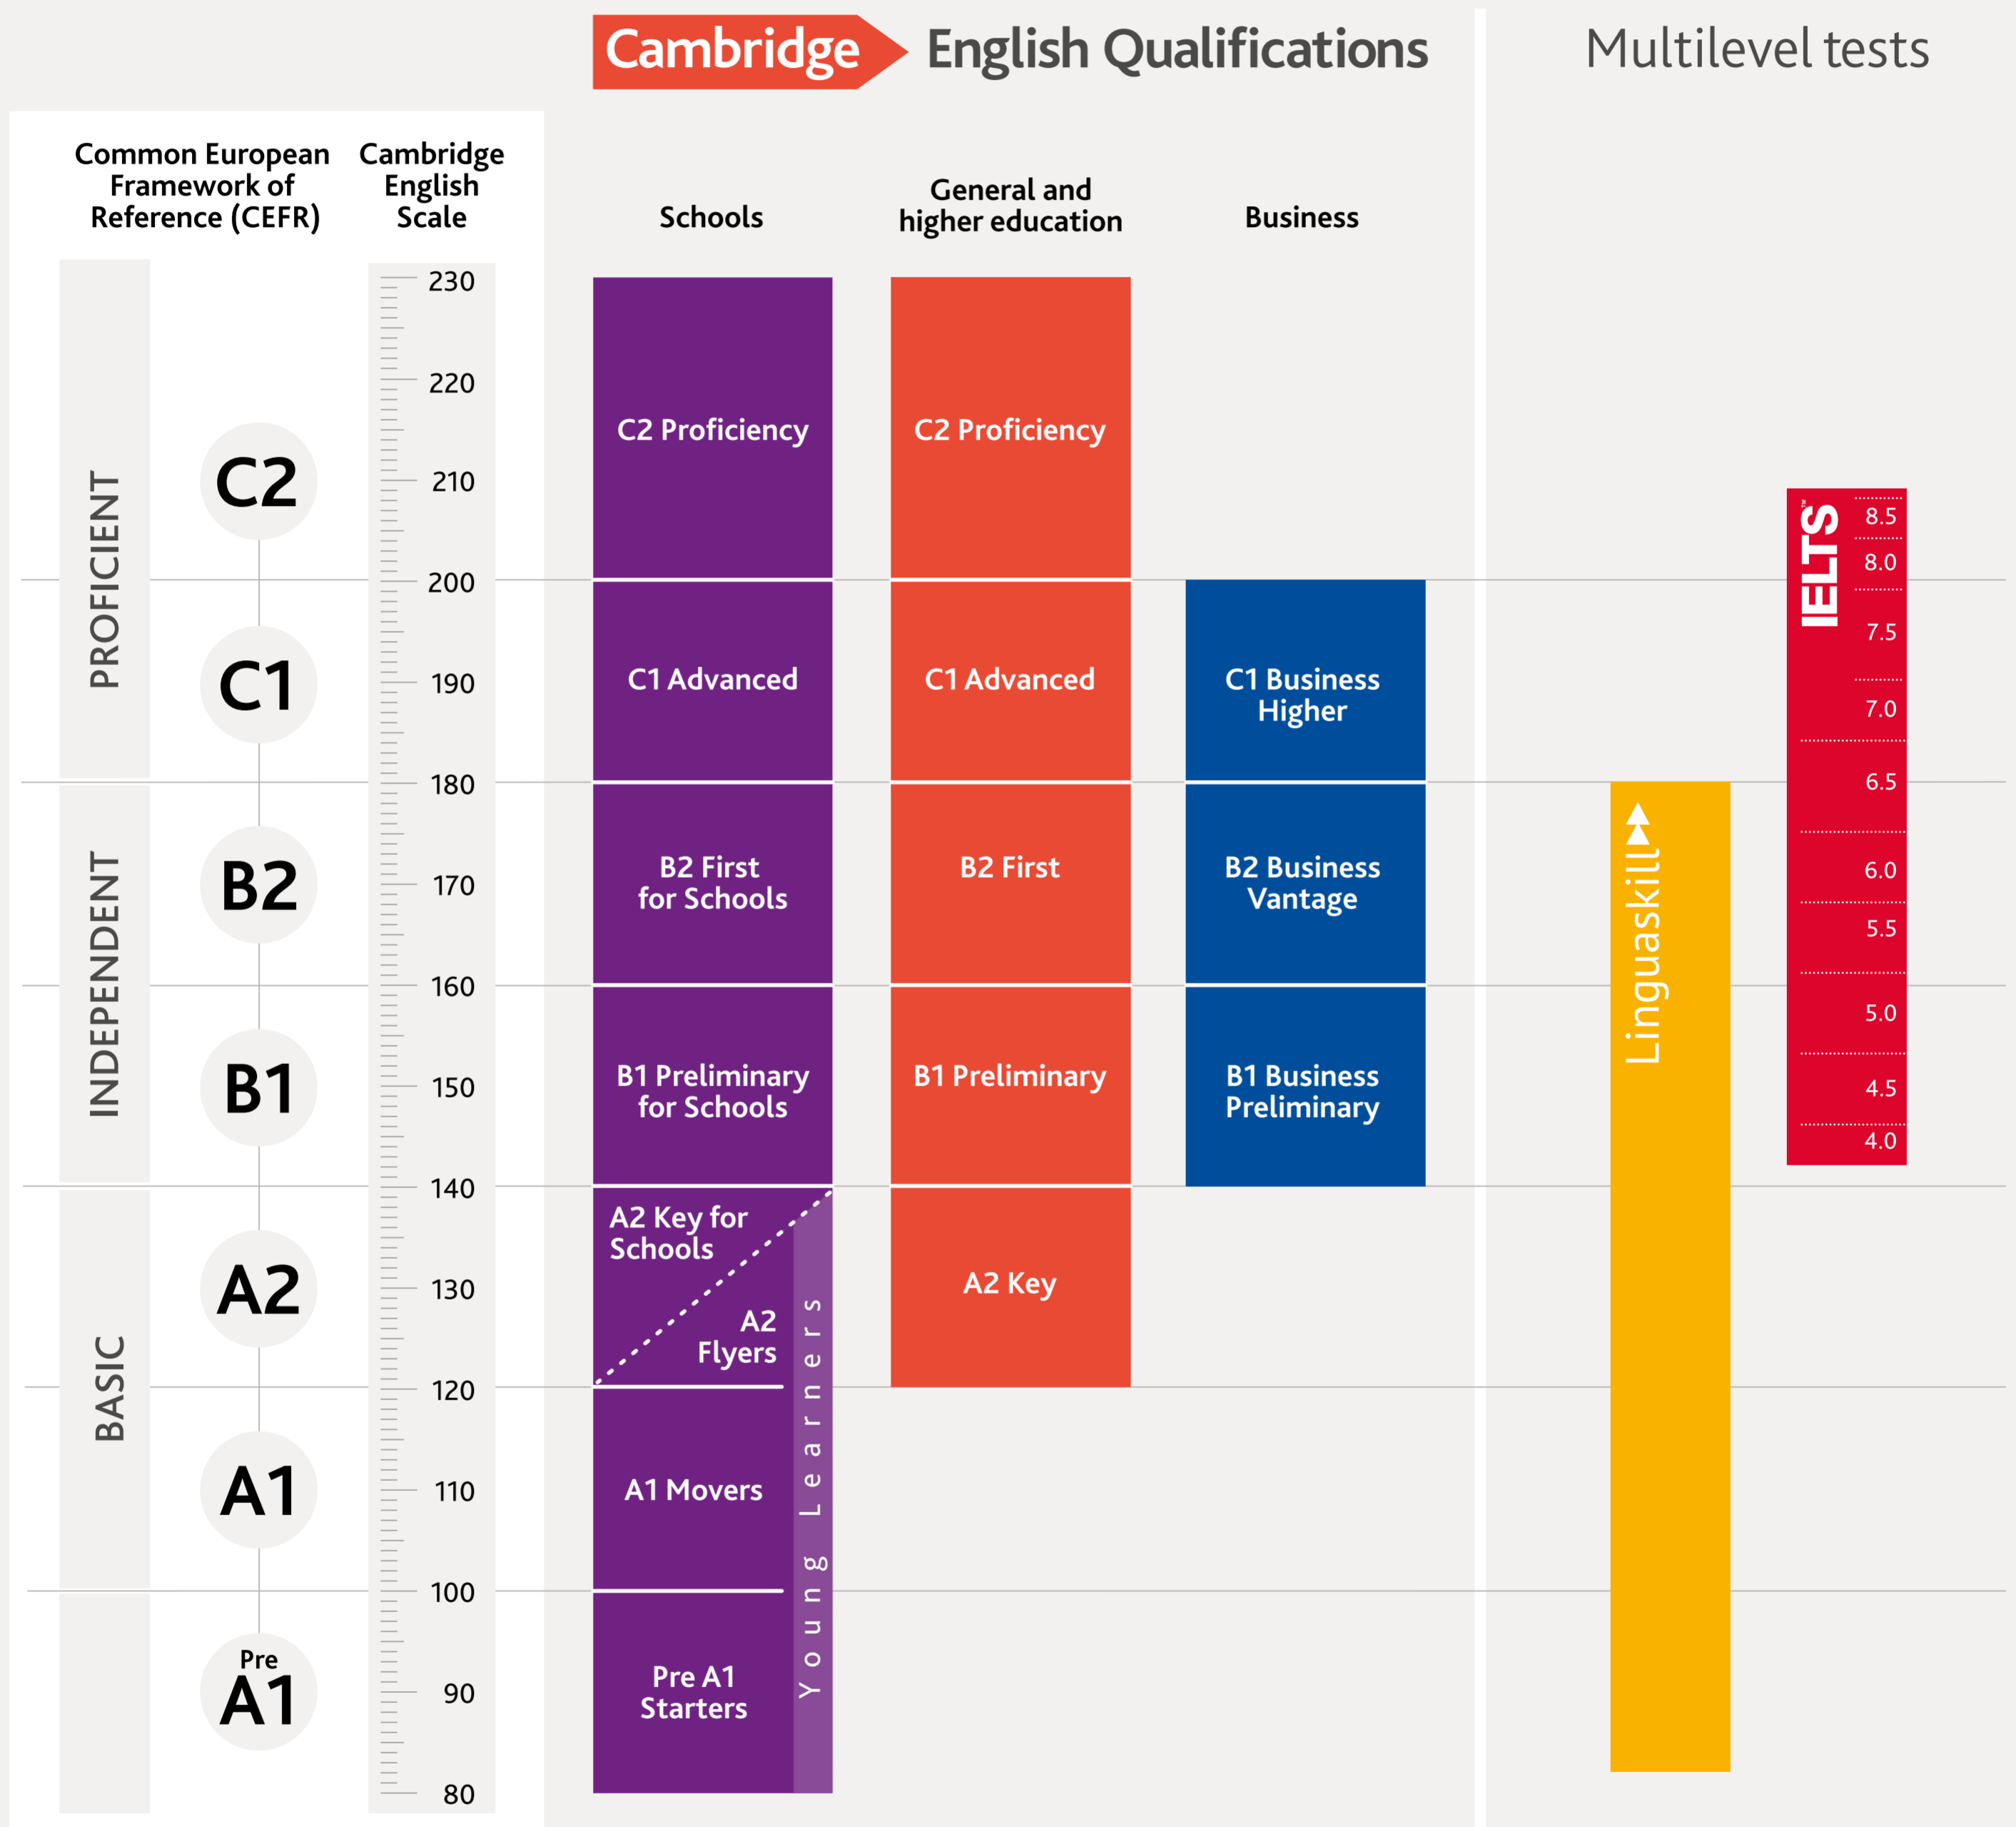

Our qualifications and tests

Cambridge English Qualifications provide reliable assessment at the CEFR* levels above and below the target level. These exams are also reported on the Cambridge English Scale, which provides more detailed information on achievement. Our qualifications for young learners – Pre A1 Starters, A1 Movers and A2 Flyers – report achievement at the target level and the one below.

cambridgeenglish.org/qualifications
cambridgeenglish.org/cambridgeenglishscale

- cambridgeenglish.org
- [/cambridgeenglish](https://www.facebook.com/cambridgeenglish)
- [/cambridgeenglishtv](https://www.youtube.com/cambridgeenglishtv)
- [/cambridgeeng](https://twitter.com/cambridgeeng)
- [/cambridgeenglish](https://www.instagram.com/cambridgeenglish)